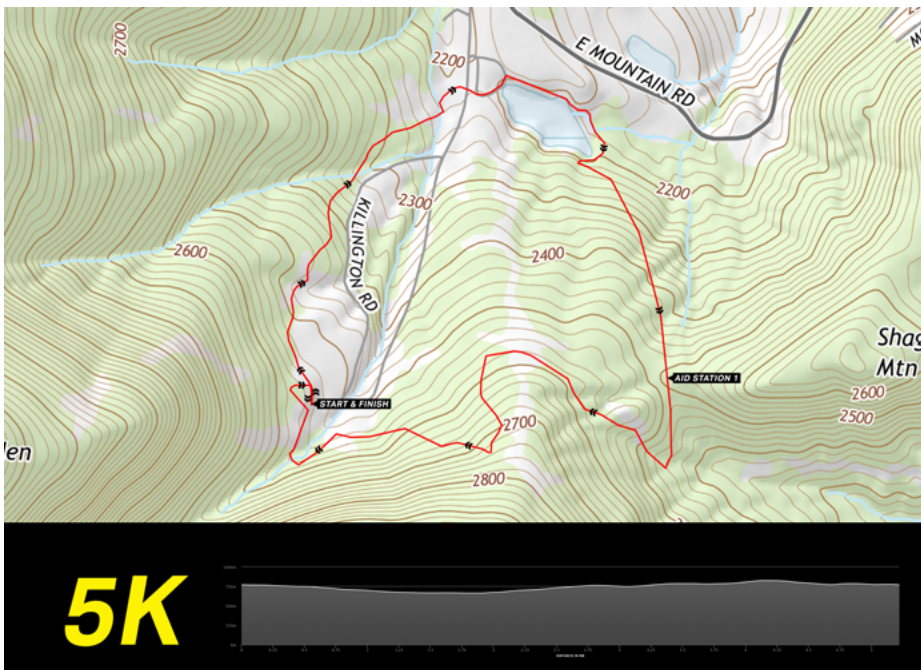

KILLINGTON 5K

Killington 5K will take runners on some amazing single-track to flow downhill sections to grueling ascents it truly has something for everyone. Situated partially in the Green Mountain National Forest this course allows for some of the best natural terrain in the Northeast.