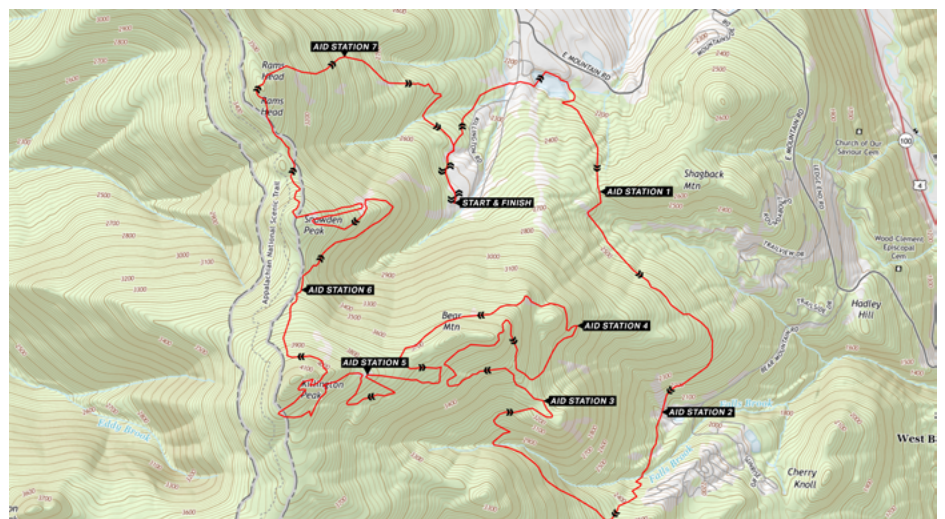

KILLINGTON 25K

Killington 25K will take runners on some amazing single-track to flowy downhill sections to grueling ascents it truly has something for everyone. Situated partially in the Green Mountain National Forest this course allows for some of the best natural terrain in the Northeast.